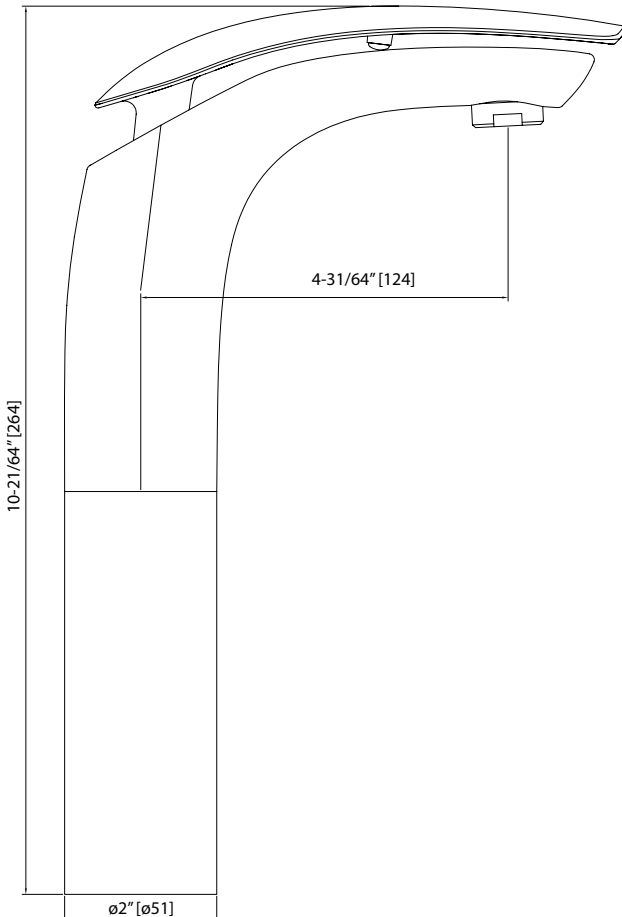

DSF-00BVE06

SINGLE HANDLE LAVATORY FAUCET

Style:

- Bathroom Faucet
- Single Handle

Installation Type:

- One Hole

Features:

- Durable Ceramic Cartridge
- Zinc Alloy Body Shell
- Brass Body
- Neoperl Aerators
- 50cm Length Flexible Pipes

Flow Rate:

- 1.5 gpm max @ 60 psi (North America)
- 1.2 gpm max @ 60 psi (California)

Certifications:

- cUPC
- ADA (for lever handle)

Warranty:

- Lifetime Limited Warranty

Available Color/Finish

WCR - White & Gold
 WG - White & Gold
 WRG - White & Gold